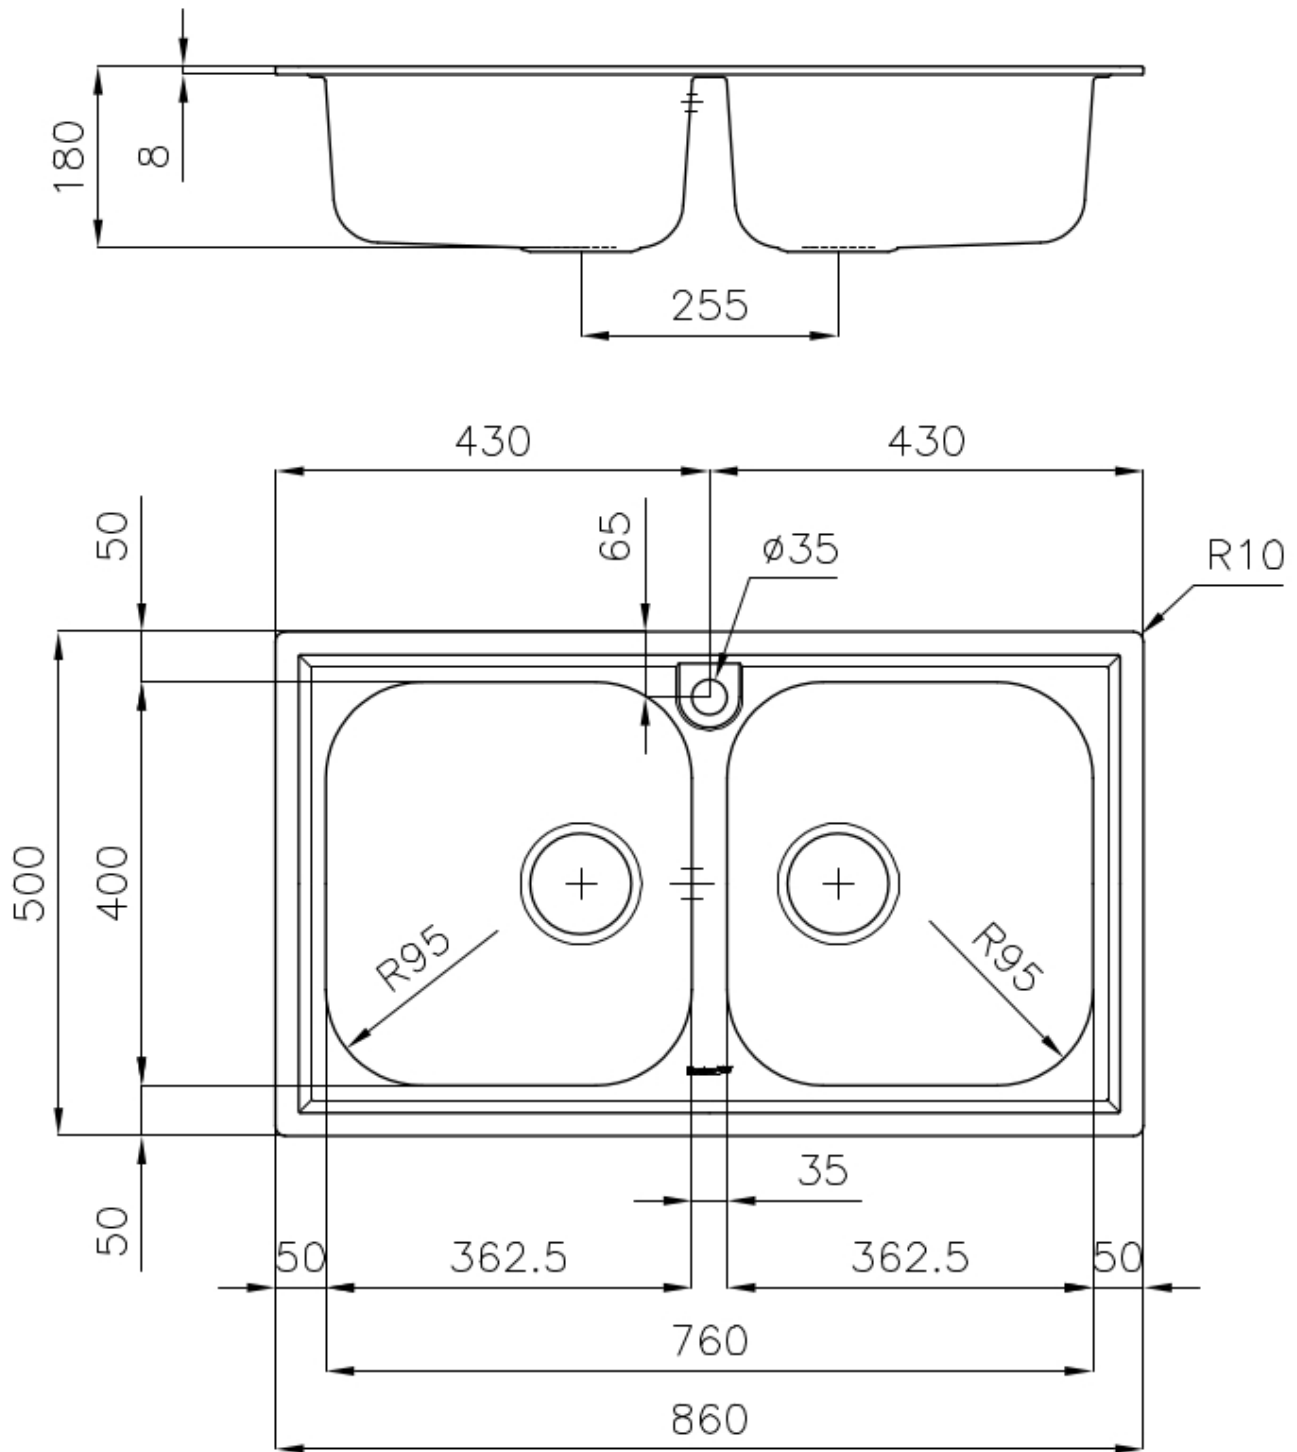

Sink FM

Kitchen Sinks

Code: 1974 060

DETAILS

Edge/Installation Type Standard (8 mm Edge)

Finish Foster brushed

Material AISI 304 stainless steel

Texture Foster brushed

Base 80-90 cm

Dimensions 860x500 mm

Standard fittings Fixing hooks, gasket, drain, overflow and siphon, boxed packing

Mixer holes 1 standard hole

Built-in hole 840 x 480 mm

Drainer No

Width 86 cm

Bowl dimension 362,5x400mm

Number of bowls 2 bowls

Waste fitting 3,5" drain

FEATURES

Added value Foster uses steel thicknesses higher than those used on average by other manufacturers. This is how, thanks to our long experience, we know how to make sinks of superior quality and with a better resistance to aging.

Basket 3,5" waste fitting The drain is equipped with a large 3.5" drain, with the practical basket cap that prevents the discharge of solid parts.

Sliding brackets

TECHNICAL DATA

OPTIONAL ACCESSORIES

Glass chopping board
8631 300